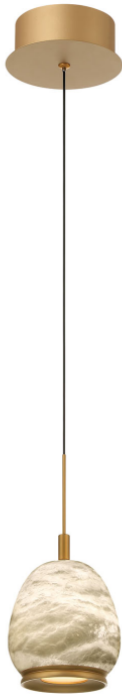

Lucidata, 1 Light LED Pendant, Painted Antique Brass

Specifications:

Model#: 12135-030
Finish: Antique Brass
Glass/Shade: D5" x H5.75"
Material: Steel+Aluminum+Natural Alabaster
Dimension: D5.5" x H10.75"
Lamping: Integrated LED
Wattage: 1 x 10W
Voltage: 120V
Color Temperature: 3000K
CRI: 90
Delivered Lumen: 500lm
Dimmable: Yes
Max. Height: 107"
Canopy Dimension: D5.5" x H2"
Product Weight: 4.42 lbs.